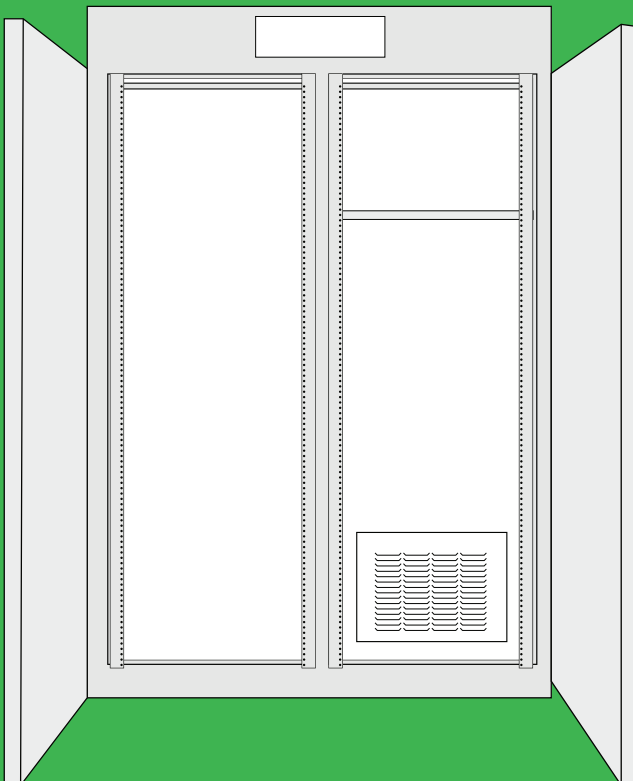

## THE ATC CABINET

The ATX Series is Cubic | Trafficware's ATC Cabinet. It improves upon legacy cabinet designs by implementing modular assemblies, high-density components, serial architecture, 120 VAC or 48 VDC LED signal compatibility, and safety features that protect technicians and the public. The ATX Cabinet can replace any existing legacy cabinet (including Model 33x NEMA TS 1, NEMA TS 2, and ITS Cabinet v1) and is compatible with most existing foundation footprints and bolt patterns.

#### ASSEMBLIES

- 16 or 32 Channel Output Assembly
- 24 and 48 Channel Input Assemblies (120 max. inputs total)
- Drawer/shelf
- Auxiliary Display Unit
- Field Input & Output Termination Assemblies

#### DIMENSIONS

- Outside Dimensions: 67" H x 24" W x 30" D
- Inside Dimensions: 56" H x 22" W

#### DIMENSIONS

- Outside Dimensions: 67" H x 44" W x 26" D
- Inside Dimensions: 56" H x 42" W