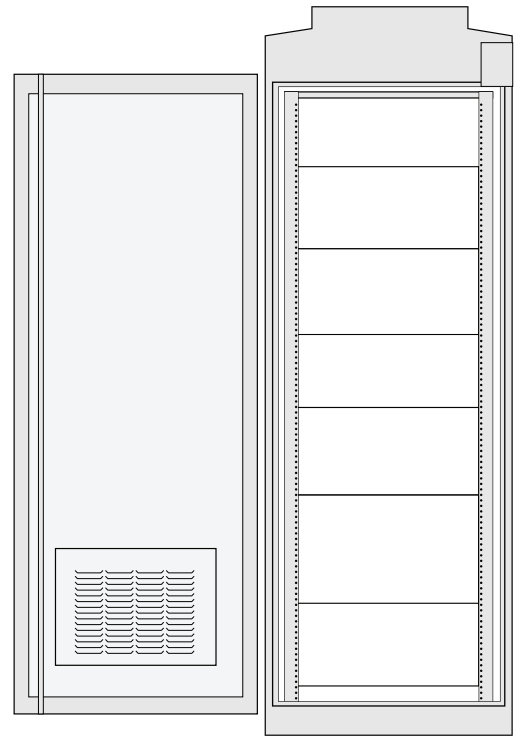

#### ASSEMBLIES

- 16 or 32 Channel Output Assembly
- 24 and 48 Channel Input Assemblies (120 max. inputs total)
- Drawer/shelf
- Auxiliary Display Unit
- Field Input & Output Termination Assemblies

#### DIMENSIONS

- Outside Dimensions: 67" H x 24" W x 30" D
- Inside Dimensions: 56" H x 22" W

#### DIMENSIONS

- Outside Dimensions: 67" H x 44" W x 26" D
- Inside Dimensions: 56" H x 42" W